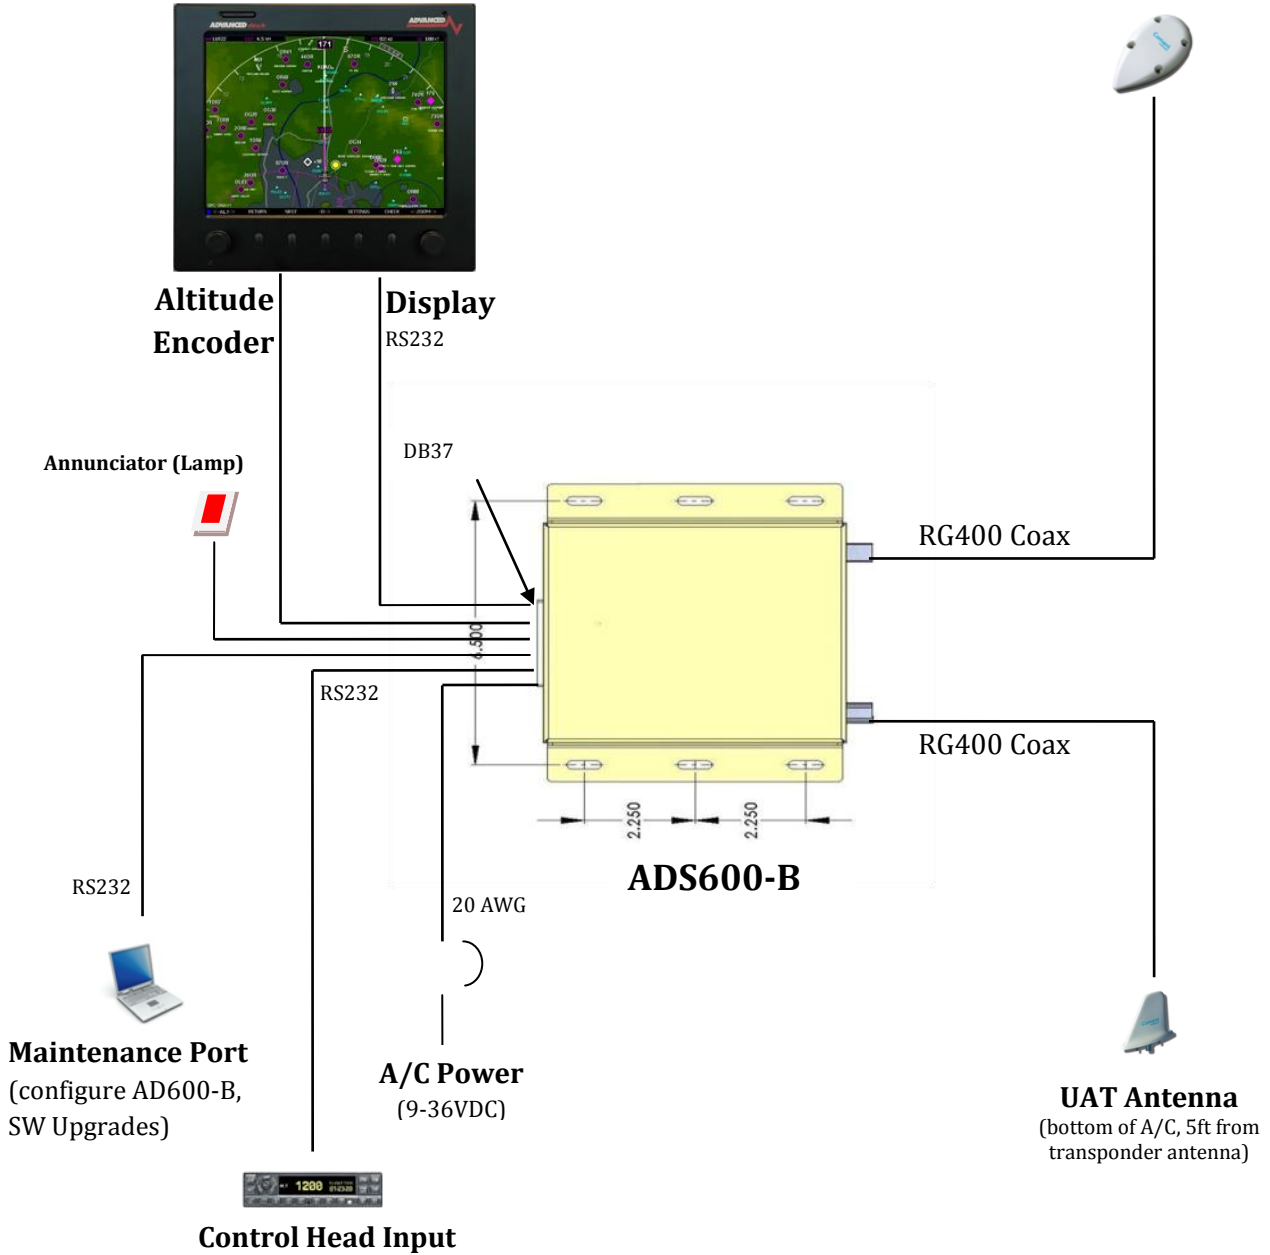

AF ADS-B Traffic/Weather

GPS Antenna
(top of A/C)

ADS600-B™ and AF display of ADS-B Traffic and Weather